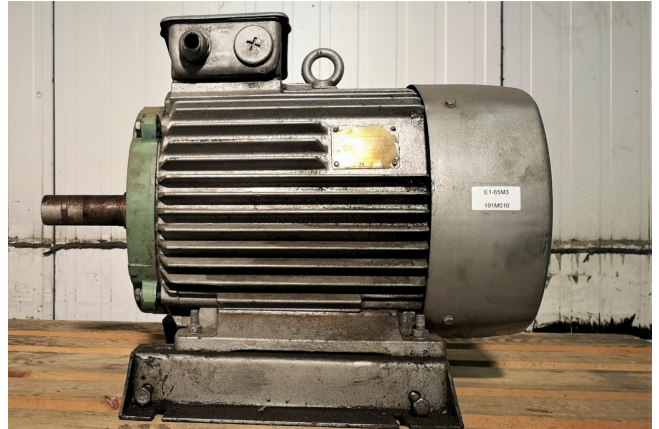

VEM Motors KPER 160 L6-4

Specifications

Marka	VEM Motors
Rodzaj	KPER 160 L6-4
kW	7,5
RPM	1455
Size & Weight	600x450x460 mm (LxWxH)
50 Hz / 60 Hz	50 Hz
Stock	1

Description

Used VEM Motors KPER 160 L6-4

Used VEM (Nordheim) Electric motors type KPER 160 L6-4 with 5,57/7,5 kW and 970/1455 RPM at 50Hz. Sizes 600x450x460 mm (LxWxH). Weight: 114 kg.